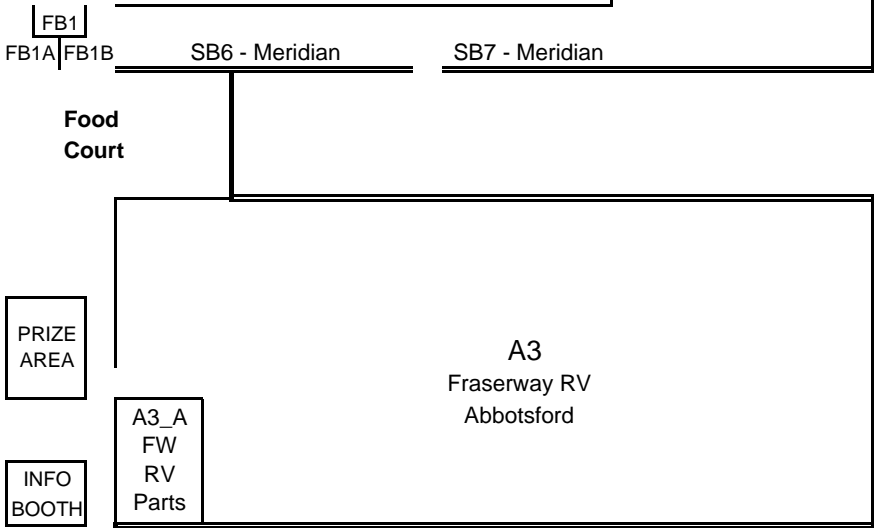

2010 SNOWBIRD RV SHOW
 SEPTEMBER 23 TO 26, 2010
 TRADEX, ABBOTSFORD, BC

NOT TO SCALE
 Floor plan subject to change without notice