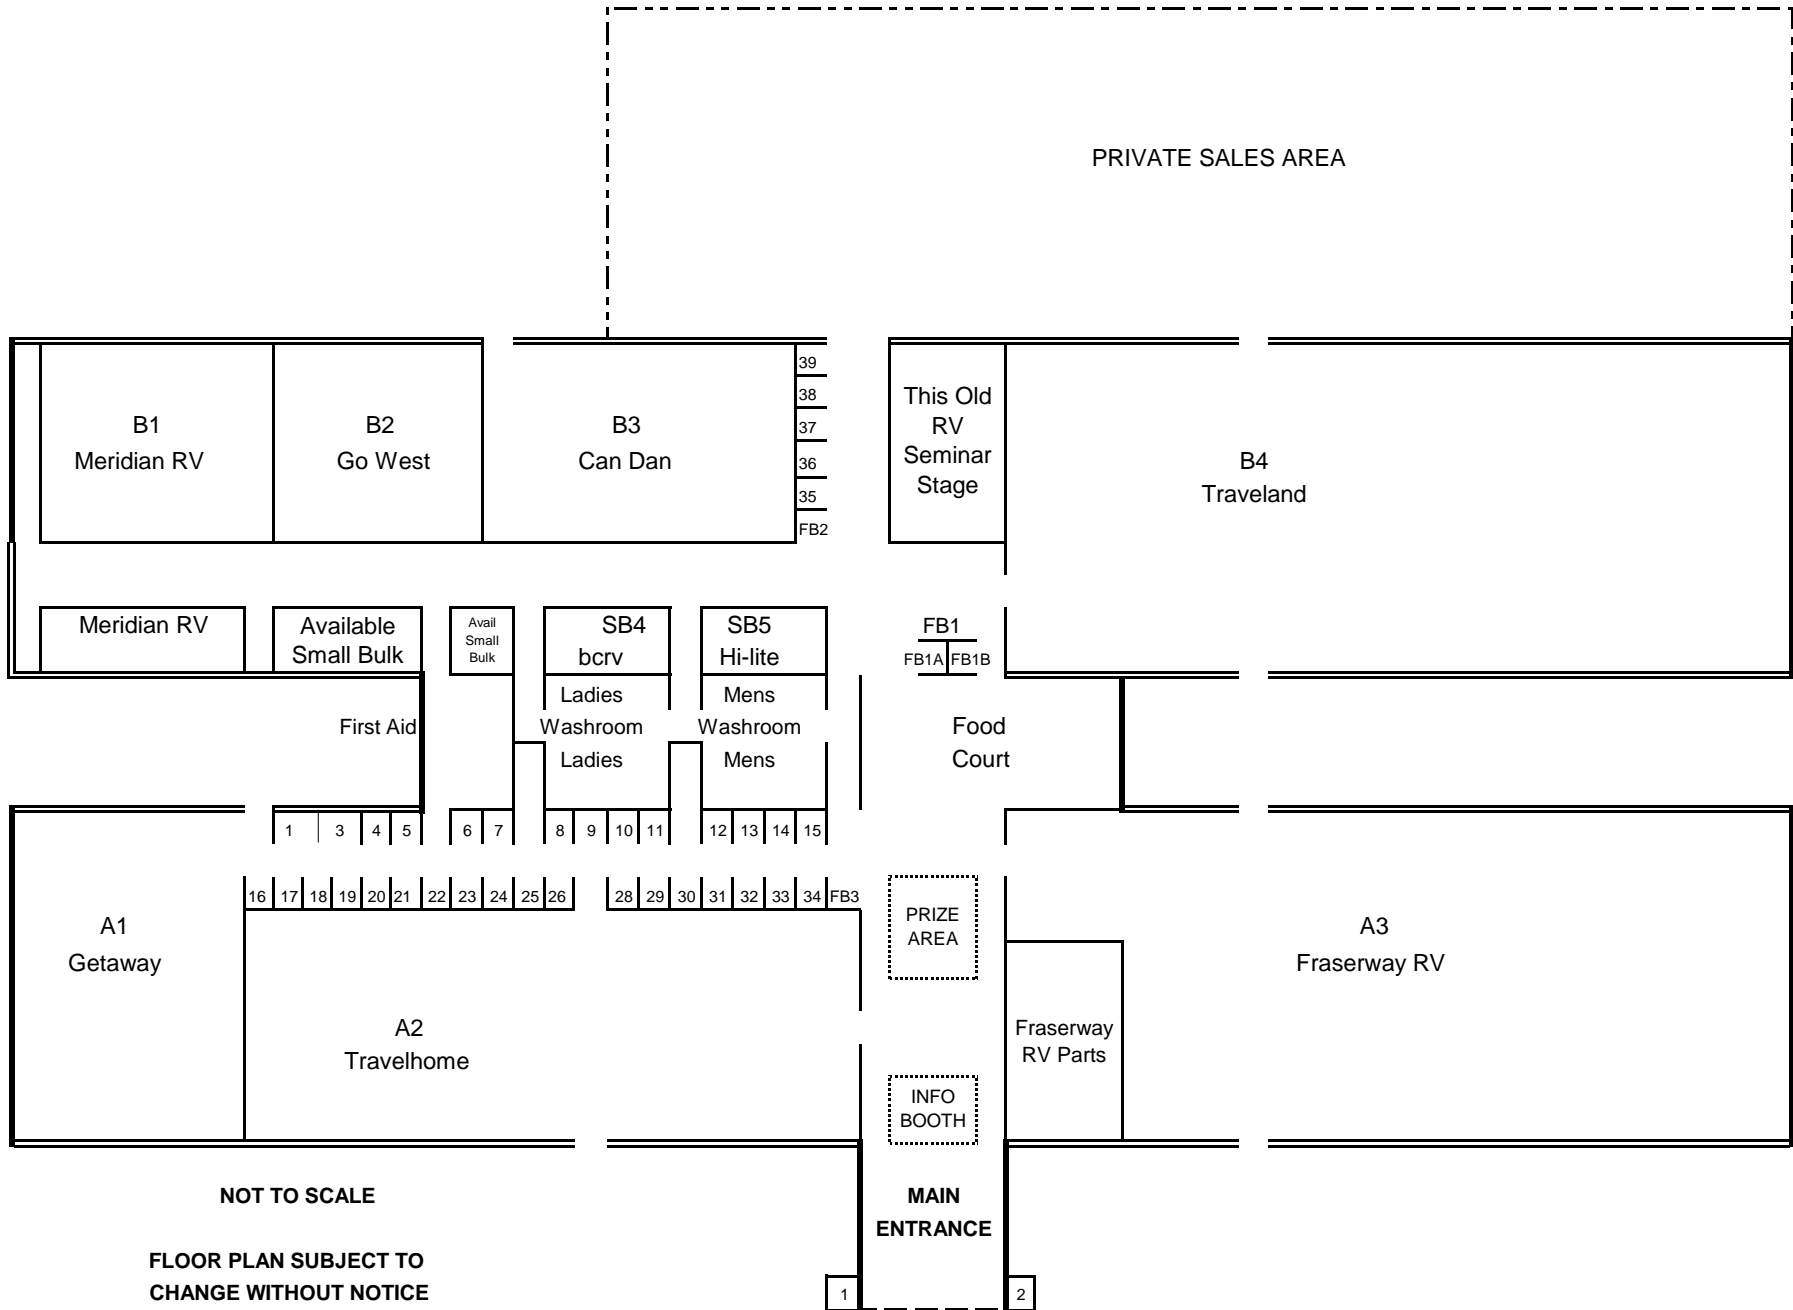

2012 EARLYBIRD RV SHOW
 FEBRUARY 2 - 5, 2012
 TRADEX, ABBOTSFORD, BC

NOT TO SCALE
 FLOOR PLAN SUBJECT TO
 CHANGE WITHOUT NOTICE